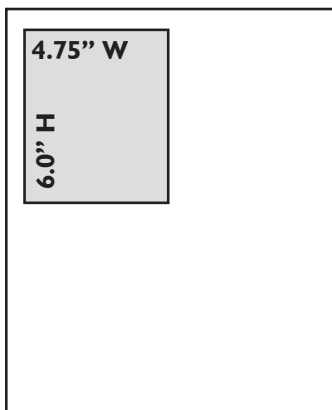

AD SPECS

*Serving the Orange Grove areas
of Northeast Mesa*

*Blowing through Val Vista Lakes, Circle G,
Sonoma Ranch, Downtown & Surrounding
North Gilbert*

*Overlooking Las Sendas, Red Mountain,
Boulder Mountain, Thunder Mountain,
Alta Mesa and Surrounding Northeast Mesa*

1/4 Page

Deadline for space reservation is typically the **15th** of the preceding month.

Payment of first month's ad must be made in full before printing.

Layout - Initial design charges are:
$25 for 1/8 & 1/4 size
$50 for 1/2 page
$75 Jr. and Full page ads.

Camera Ready Requirements: EPS, TIF, JPG and PDF are the **only** acceptable camera-ready art. Images must be to our specified dimensions (as shown on the left). CMYK or Grayscale. High resolution - **300dpi**. Email art to: Design@nearbynews.com or call for information regarding uploading your files to our FTP site. Microsoft® files are not considered camera ready and will require a design fee.

Business Card Ads: $50.88 per at an Open Rate OR $279.81 for six months (tax included). Business Card ads are horizontal in format. Email file or mail two copies of your business card.

Classified Ads: *All classified ads are to be placed online, visit our website:* www.NearbyNews.com.