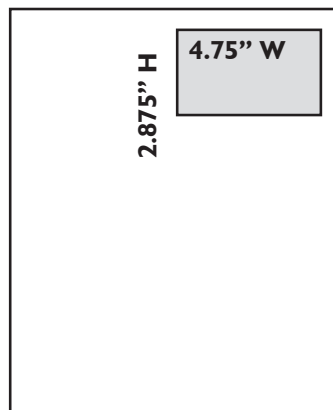

1/8 Page

Deadline for space reservation is typically the **15th** of the preceding month.

Payment of first month's ad must be made in full before printing.

Layout - Initial design charges are:
$25 for 1/8 & 1/4 size
$50 for 1/2 page
$75 Jr. and Full page ads.

Camera Ready Requirements: EPS, TIF, JPG and PDF are the **only** acceptable camera-ready art. Images must be to our specified dimensions (as shown on the left). CMYK or Grayscale. High resolution - **300dpi**. Email art to: Design@nearbynews.com or call for information regarding uploading your files to our FTP site. Microsoft® files are not considered camera ready and will require a design fee.

Business Card Ads: $50.88 per at an Open Rate OR $279.81 for six months (tax included). Business Card ads are horizontal in format. Email file or mail two copies of your business card.

Classified Ads: *All classified ads are to be placed online, visit our website:* www.NearbyNews.com.