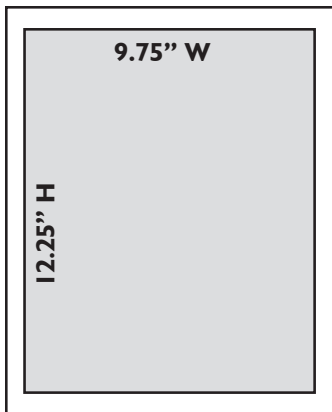

AD SPECS

*Serving the Orange Grove areas
of Northeast Mesa*

*Blowing through Val Vista Lakes, Circle G,
Sonoma Ranch, Downtown & Surrounding
North Gilbert*

*Overlooking Las Sendas, Red Mountain,
Boulder Mountain, Thunder Mountain,
Alta Mesa and Surrounding Northeast Mesa*

Full Page