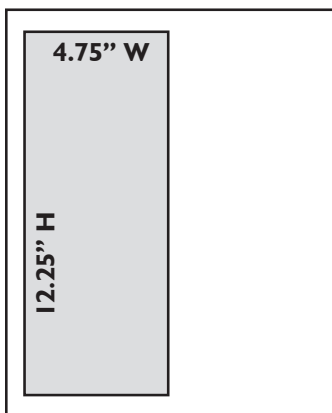

AD SPECS

*Serving the Orange Grove areas
of Northeast Mesa*

*Blowing through Val Vista Lakes, Circle G,
Sonoma Ranch, Downtown & Surrounding
North Gilbert*

*Overlooking Las Sendas, Red Mountain,
Boulder Mountain, Thunder Mountain,
Alta Mesa and Surrounding Northeast Mesa*

1/2 Page V

Deadline for space reservation is typically the **15th** of the preceding month.

Payment of first month's ad must be made in full before printing.

Layout - Initial design charges are:
$25 for 1/8 & 1/4 size
$50 for 1/2 page
$75 Jr. and Full page ads.

Camera Ready Requirements: EPS, TIF, JPG and PDF are the **only** acceptable camera-ready art. Images must be to our specified dimensions (as shown on the left). CMYK or Grayscale. High resolution - **300dpi**. Email art to: Design@nearbynews.com or call for information regarding uploading your files to our FTP site. Microsoft® files are not considered camera ready and will require a design fee.

Business Card Ads: $50.88 per at an Open Rate OR $279.81 for six months (tax included). Business Card ads are horizontal in format. Email file or mail two copies of your business card.

Classified Ads: *All classified ads are to be placed online, visit our website:* www.NearbyNews.com.