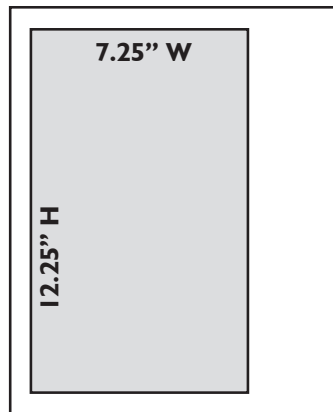

AD SPECS

*Serving the Orange Grove areas
of Northeast Mesa*

*Blowing through Val Vista Lakes, Circle G,
Sonoma Ranch, Downtown & Surrounding
North Gilbert*

*Overlooking Las Sendas, Red Mountain,
Boulder Mountain, Thunder Mountain,
Alta Mesa and Surrounding Northeast Mesa*

Jr. Page

Deadline for space reservation is typically the **15th** of the preceding month.

Payment of first month's ad must be made in full before printing.

Layout - Initial design charges are:
$25 for 1/8 & 1/4 size
$50 for 1/2 page
$75 Jr. and Full page ads.

Camera Ready Requirements: EPS, TIF, JPG and PDF are the **only** acceptable camera-ready art. Images must be to our specified dimensions (as shown on the left). CMYK or Grayscale. High resolution - **300dpi**. Email art to: Design@nearbynews.com or call for information regarding uploading your files to our FTP site. Microsoft® files are not considered camera ready and will require a design fee.

Business Card Ads: $50.88 per at an Open Rate OR $279.81 for six months (tax included). Business Card ads are horizontal in format. Email file or mail two copies of your business card.

Classified Ads: *All classified ads are to be placed online, visit our website:* www.NearbyNews.com.