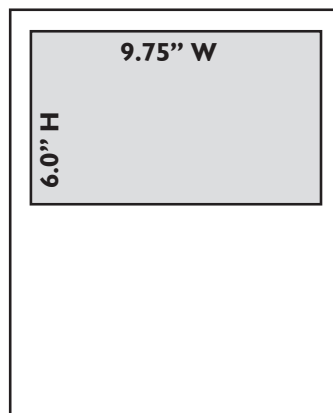

AD SPECS

*Serving the Orange Grove areas
of Northeast Mesa*

*Blowing through Val Vista Lakes, Circle G,
Sonoma Ranch, Downtown & Surrounding
North Gilbert*

*Overlooking Las Sendas, Red Mountain,
Boulder Mountain, Thunder Mountain,
Alta Mesa and Surrounding Northeast Mesa*

1/2 Page H

Deadline for space reservation is typically the **15th** of the preceding month.

Payment of first month's ad must be made in full before printing.

Layout - Initial design charges are:
$25 for 1/8 & 1/4 size
$50 for 1/2 page
$75 Jr. and Full page ads.

Camera Ready Requirements: EPS, TIF, JPG and PDF are the **only** acceptable camera-ready art. Images must be to our specified dimensions (as shown on the left). CMYK or Grayscale. High resolution - **300dpi**. Email art to: Design@nearbynews.com or call for information regarding uploading your files to our FTP site. Microsoft® files are not considered camera ready and will require a design fee.

Business Card Ads: $50.88 per at an Open Rate OR $279.81 for six months (tax included). Business Card ads are horizontal in format. Email file or mail two copies of your business card.

Classified Ads: *All classified ads are to be placed online, visit our website:* www.NearbyNews.com.